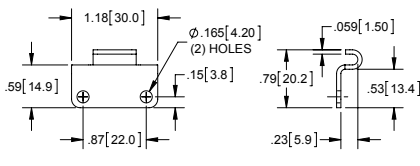

Small Pull Down Latch with Long Spring Curved Hook Bail

Part Number	Material	Finish
20614SS-L	304SS	passivated

Small Keepers

Part Number	Type	Material	Finish
2060ZN-K	small	steel	zinc plated
2060SS-K	small	304SS	passivated
20601ZN-K	narrow	steel	zinc plated
20601SS-K	narrow	304SS	passivated
20602ZN-K	right angle	steel	zinc plated
20602SS-K	right angle	304SS	passivated
20603ZN-K	large	steel	zinc plated
20603SS-K	large	304SS	passivated
20604ZN-K	medium	steel	zinc plated
20604SS-K	medium	304SS	passivated

**RIGHT ANGLE**  
20602ZN-K  
20602SS-K

**NARROW**  
20601ZN-K  
20601SS-K

**SMALL**  
2060ZN-K  
2060SS-K

**MEDIUM**  
20604ZN-K  
20604SS-K

**LARGE**  
20603ZN-K  
20603SS-K