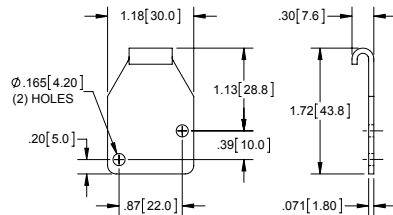

Small Pull Down Latch with Long Spring Curved Hook Bail

Part Number	Material	Finish
20614SS-L	304SS	passivated

Small Keepers

Part Number	Type	Material	Finish
2060ZN-K	small	steel	zinc plated
2060SS-K	small	304SS	passivated
20601ZN-K	narrow	steel	zinc plated
20601SS-K	narrow	304SS	passivated
20602ZN-K	right angle	steel	zinc plated
20602SS-K	right angle	304SS	passivated
20603ZN-K	large	steel	zinc plated
20603SS-K	large	304SS	passivated
20604ZN-K	medium	steel	zinc plated
20604SS-K	medium	304SS	passivated

**RIGHT ANGLE**  
20602ZN-K  
20602SS-K

**NARROW**  
20601ZN-K  
20601SS-K

**SMALL**  
2060ZN-K  
2060SS-K

**MEDIUM**  
20604ZN-K  
20604SS-K

**LARGE**  
20603ZN-K  
20603SS-K