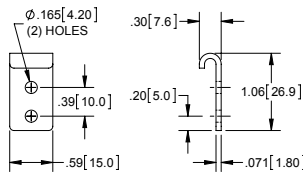

Small Pull Down Latch with Long Spring Curved Hook Bail

Part Number	Material	Finish
20614SS-L	304SS	passivated

Small Keepers

Part Number	Type	Material	Finish
2060ZN-K	small	steel	zinc plated
2060SS-K	small	304SS	passivated
20601ZN-K	narrow	steel	zinc plated
20601SS-K	narrow	304SS	passivated
20602ZN-K	right angle	steel	zinc plated
20602SS-K	right angle	304SS	passivated
20603ZN-K	large	steel	zinc plated
20603SS-K	large	304SS	passivated
20604ZN-K	medium	steel	zinc plated
20604SS-K	medium	304SS	passivated

**RIGHT ANGLE**  
20602ZN-K  
20602SS-K

**NARROW**  
20601ZN-K  
20601SS-K

**SMALL**  
2060ZN-K  
2060SS-K

**MEDIUM**  
20604ZN-K  
20604SS-K

**LARGE**  
20603ZN-K  
20603SS-K