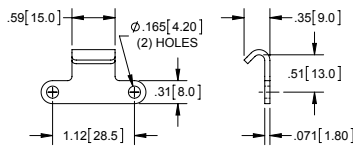

Small Pull Down Latch with Long Spring Curved Hook Bail

Part Number	Material	Finish
20614SS-L	304SS	passivated

Small Keepers

Part Number	Type	Material	Finish
2060ZN-K	small	steel	zinc plated
2060SS-K	small	304SS	passivated
20601ZN-K	narrow	steel	zinc plated
20601SS-K	narrow	304SS	passivated
20602ZN-K	right angle	steel	zinc plated
20602SS-K	right angle	304SS	passivated
20603ZN-K	large	steel	zinc plated
20603SS-K	large	304SS	passivated
20604ZN-K	medium	steel	zinc plated
20604SS-K	medium	304SS	passivated

**RIGHT ANGLE**  
20602ZN-K  
20602SS-K

**NARROW**  
20601ZN-K  
20601SS-K

**SMALL**  
2060ZN-K  
2060SS-K

**MEDIUM**  
20604ZN-K  
20604SS-K

**LARGE**  
20603ZN-K  
20603SS-K