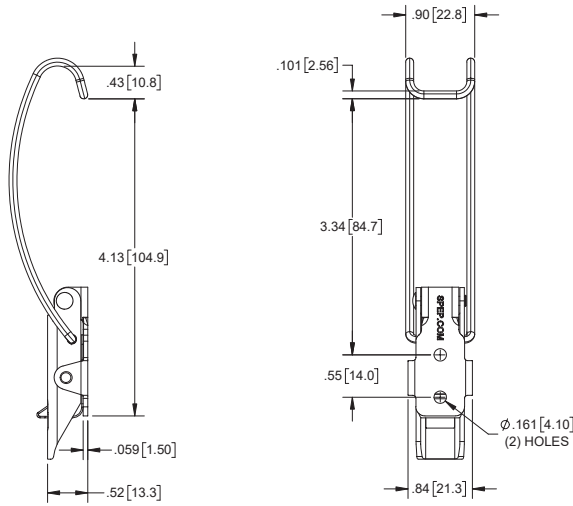

Small Pull Down Latch with Long Spring Curved Hook Bail

Part Number	Material	Finish
20614SS-L	304SS	passivated

Small Keepers

Part Number	Type	Material	Finish
2060ZN-K	small	steel	zinc plated
2060SS-K	small	304SS	passivated
20601ZN-K	narrow	steel	zinc plated
20601SS-K	narrow	304SS	passivated
20602ZN-K	right angle	steel	zinc plated
20602SS-K	right angle	304SS	passivated
20603ZN-K	large	steel	zinc plated
20603SS-K	large	304SS	passivated
20604ZN-K	medium	steel	zinc plated
20604SS-K	medium	304SS	passivated

**RIGHT ANGLE**  
20602ZN-K  
20602SS-K

**NARROW**  
20601ZN-K  
20601SS-K

**SMALL**  
2060ZN-K  
2060SS-K

**MEDIUM**  
20604ZN-K  
20604SS-K

**LARGE**  
20603ZN-K  
20603SS-K