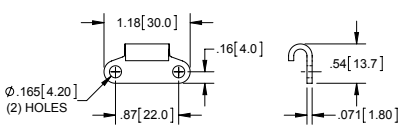

Small Pull Down Latch with Long Spring Curved Hook Bail

Part Number	Material	Finish
20614SS-L	304SS	passivated

Small Keepers

Part Number	Type	Material	Finish
2060ZN-K	small	steel	zinc plated
2060SS-K	small	304SS	passivated
20601ZN-K	narrow	steel	zinc plated
20601SS-K	narrow	304SS	passivated
20602ZN-K	right angle	steel	zinc plated
20602SS-K	right angle	304SS	passivated
20603ZN-K	large	steel	zinc plated
20603SS-K	large	304SS	passivated
20604ZN-K	medium	steel	zinc plated
20604SS-K	medium	304SS	passivated

**RIGHT ANGLE**  
20602ZN-K  
20602SS-K

**NARROW**  
20601ZN-K  
20601SS-K

**SMALL**  
2060ZN-K  
2060SS-K

**MEDIUM**  
20604ZN-K  
20604SS-K

**LARGE**  
20603ZN-K  
20603SS-K