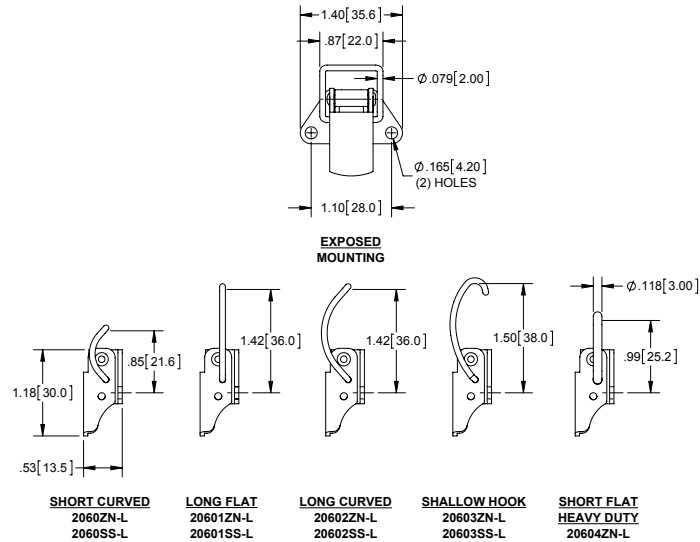

Small Pull Down Latch with Exposed Mounting Holes

Part Number	Wire Bail	Material	Finish
2060ZN-L	short curved wire	steel	zinc plated
2060SS-L	short curved wire	304SS	passivated
20601ZN-L	long flat wire	steel	zinc plated
20601SS-L	long flat wire	304SS	passivated
20602ZN-L	long curved wire	steel	zinc plated
20602SS-L	long curved wire	304SS	passivated
20603ZN-L	shallow hook wire	steel	zinc plated
20603SS-L	shallow hook wire	304SS	passivated
20604ZN-L	short flat heavy-duty wire	steel	zinc plated

▶ see pg. 144 for keeper options

Small Pull Down Latch with Concealed Mounting Holes

Part Number	Wire Bail	Material	Finish
2061ZN-L	short curved wire	steel	zinc plated
2061SS-L	short curved wire	304SS	passivated
20611ZN-L	long flat wire	steel	zinc plated
20611SS-L	long flat wire	304SS	passivated
20612ZN-L	long curved wire	steel	zinc plated
20612SS-L	long curved wire	304SS	passivated
20613ZN-L	shallow hook wire	steel	zinc plated
20613SS-L	shallow hook wire	304SS	passivated