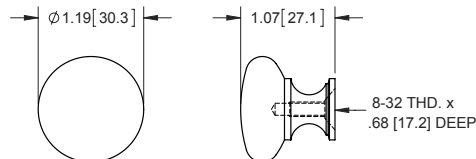

Round Face

Part Number	Finish
Y70102CH	chrome
Y70102GP	gold