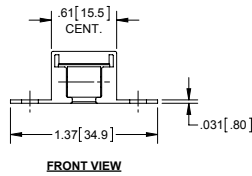

PAT. Shower Door Handles

Female Part Number	Male Part Number	Finish
2001900	2001902	mill
2001930	2001932	dull chrome
2001950	2001952	brass
2001960	2001962	chrome
2001990	2001992	brushed nickel

- ▶ 6-32 flat head screws not included
- ▶ material: die cast zinc

Catches

Nylon Striker Catch

Part Number	Body	Striker	Finish
200170	304SS	nylon	tumbled

- ▶ 6-32 flat head screws not included

Die Cast Zinc Knobs

Flat Face

Part Number	Finish
39310BC---76	brushed chrome

Round Face

Part Number	Finish
Y70102CH	chrome
Y70102GP	gold

Concave Face

Part Number	Finish
950	chrome plated