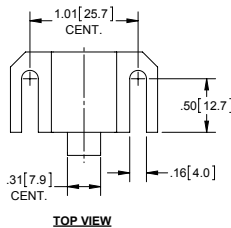

PAT. Shower Door Handles

Female Part Number	Male Part Number	Finish
2001900	2001902	mill
2001930	2001932	dull chrome
2001950	2001952	brass
2001960	2001962	chrome
2001990	2001992	brushed nickel

- ▶ 6-32 flat head screws not included
- ▶ material: die cast zinc

Catches

Nylon Striker Catch

Part Number	Body	Striker	Finish
200170	304SS	nylon	tumbled

- ▶ 6-32 flat head screws not included

Die Cast Zinc Knobs

Flat Face

Part Number	Finish
39310BC---76	brushed chrome

Round Face