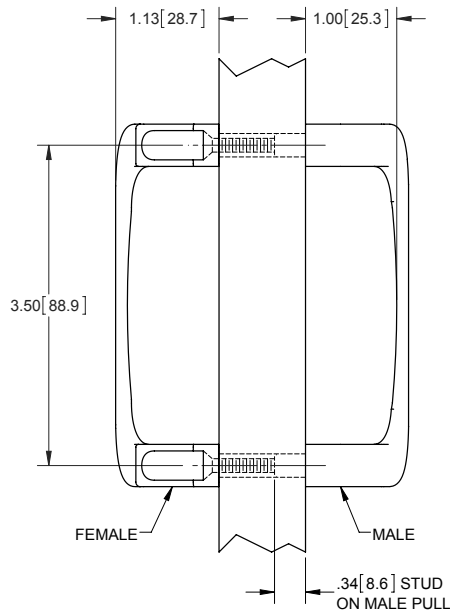

PAT. Shower Door Handles

Female Part Number	Male Part Number	Finish
2001900	2001902	mill
2001930	2001932	dull chrome
2001950	2001952	brass
2001960	2001962	chrome
2001990	2001992	brushed nickel

- ▶ 6-32 flat head screws not included
- ▶ material: die cast zinc

Catches

Nylon Striker Catch

Part Number	Body	Striker	Finish
200170	304SS	nylon	tumbled

- ▶ 6-32 flat head screws not included

Die Cast Zinc Knobs

Flat Face

Part Number	Finish
39310BC---76	brushed chrome

Round Face

Part Number	Finish
Y70102CH	chrome
Y70102GP	gold

Concave Face

Part Number	Finish
950	chrome plated