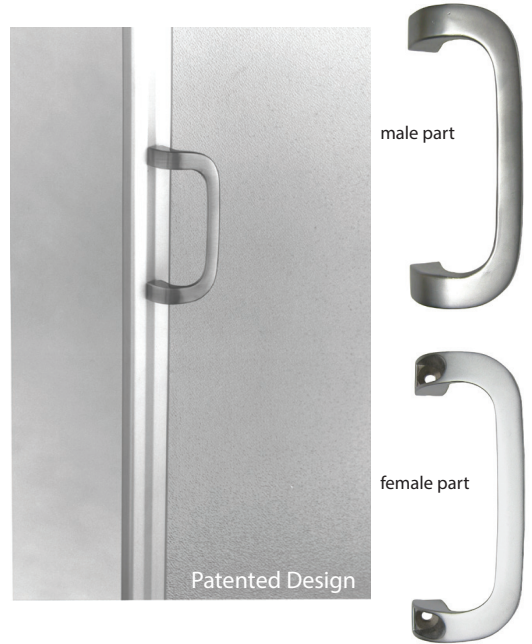

PAT. Shower Door Handles

Female Part Number	Male Part Number	Finish
2001900	2001902	mill
2001930	2001932	dull chrome
2001950	2001952	brass
2001960	2001962	chrome
2001990	2001992	brushed nickel

- ▶ 6-32 flat head screws not included
- ▶ material: die cast zinc

Catches

Nylon Striker Catch

Part Number	Body	Striker	Finish
200170	304SS	nylon	tumbled

- ▶ 6-32 flat head screws not included

Die Cast Zinc Knobs

Flat Face

Part Number	Finish
39310BC---76	brushed chrome

Round Face

Part Number	Finish
Y70102CH	chrome
Y70102GP	gold

Concave Face

Part Number	Finish
950	chrome plated