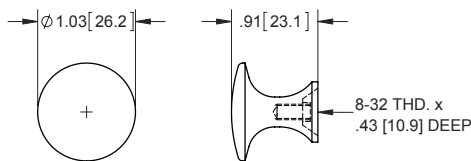

PAT. Shower Door Handles

Female Part Number	Male Part Number	Finish
2001900	2001902	mill
2001930	2001932	dull chrome
2001950	2001952	brass
2001960	2001962	chrome
2001990	2001992	brushed nickel

- ▶ 6-32 flat head screws not included
- ▶ material: die cast zinc

Catches

Nylon Striker Catch

Part Number	Body	Striker	Finish
200170	304SS	nylon	tumbled

- ▶ 6-32 flat head screws not included

Die Cast Zinc Knobs

Flat Face

Part Number	Finish
39310BC---76	brushed chrome

Round Face