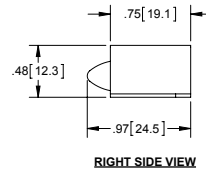

PAT. Shower Door Handles

Female Part Number	Male Part Number	Finish
2001900	2001902	mill
2001930	2001932	dull chrome
2001950	2001952	brass
2001960	2001962	chrome
2001990	2001992	brushed nickel

- ▶ 6-32 flat head screws not included
- ▶ material: die cast zinc

Catches

Nylon Striker Catch

Part Number	Body	Striker	Finish
200170	304SS	nylon	tumbled

- ▶ 6-32 flat head screws not included

Die Cast Zinc Knobs

Flat Face

Part Number	Finish
39310BC---76	brushed chrome

Round Face