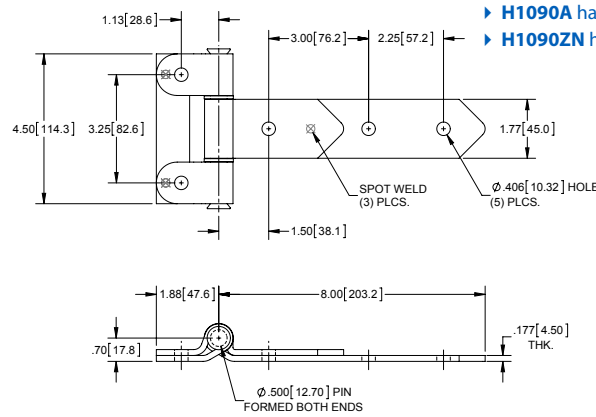

Steel Strap Hinge

Part Number	Material	Finish
H4000	steel strap and pin, cast iron base	clear zinc plated

Strap Hinges

Part Number	Material	Finish	Pin
H1090A	aluminum	mill	non-removable, 304SS
H1090ZN	steel	zinc plated	non-removable, steel

- ▶ **H1090A** has 304SS washers
- ▶ **H1090ZN** has grease fitting

316SS Strap Hinge

316SS

Part Number	Material	Finish	Pin
H3170SST	316SS	electropolished	non-removable, 316SS

- ▶ 316SS washers