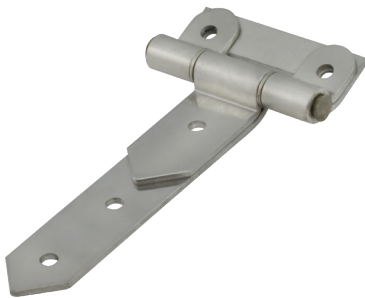

Steel Strap Hinge

Part Number	Material	Finish
H4000	steel strap and pin, cast iron base	clear zinc plated

Strap Hinges

Part Number	Material	Finish	Pin
H1090A	aluminum	mill	non-removable, 304SS
H1090ZN	steel	zinc plated	non-removable, steel

- ▶ **H1090A** has 304SS washers
- ▶ **H1090ZN** has grease fitting

316SS Strap Hinge

316SS

Part Number	Material	Finish	Pin
H3170SST	316SS	electropolished	non-removable, 316SS

- ▶ 316SS washers