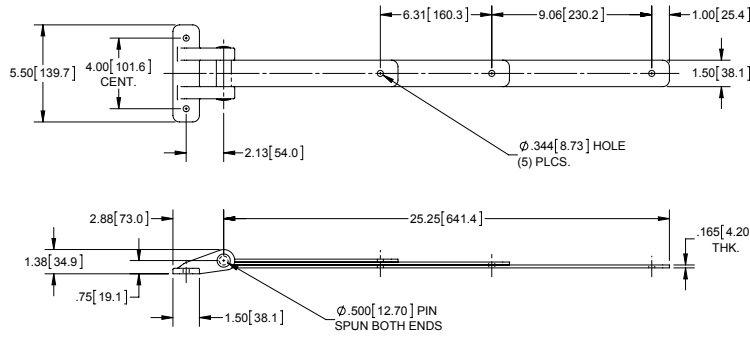

Steel Strap Hinge

Part Number	Material	Finish
H4000	steel strap and pin, cast iron base	clear zinc plated

Strap Hinges

Part Number	Material	Finish	Pin
H1090A	aluminum	mill	non-removable, 304SS
H1090ZN	steel	zinc plated	non-removable, steel

- ▶ **H1090A** has 304SS washers
- ▶ **H1090ZN** has grease fitting

316SS Strap Hinge

316SS

Part Number	Material	Finish	Pin
H3170SST	316SS	electropolished	non-removable, 316SS

- ▶ 316SS washers