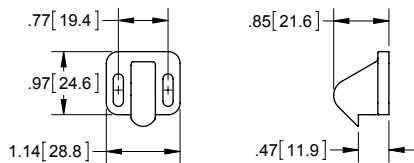

OUTSIDE DOOR STRIKER