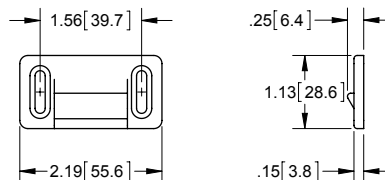

DOOR FRAME KEEPER