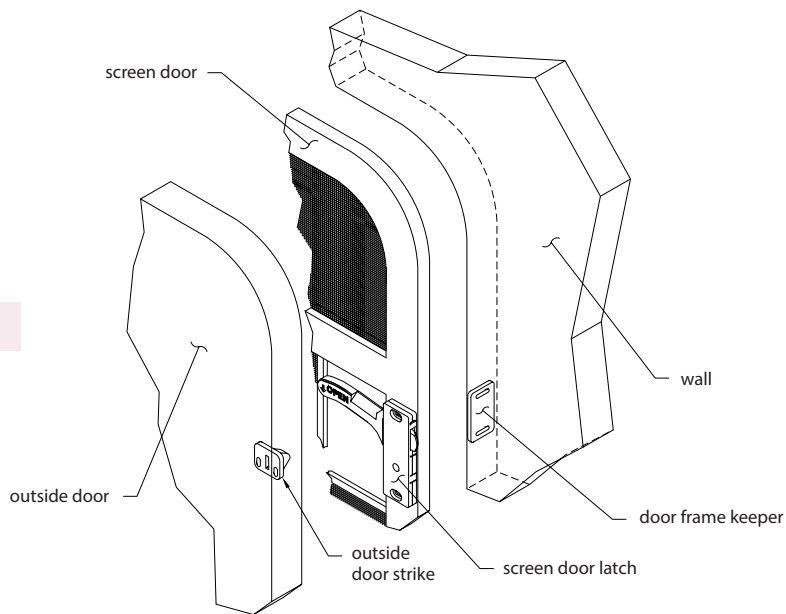

RV Screen Door Latches

RV Screen Door Latches

- ▶ mounting screws not included
- ▶ high impact plastics
- ▶ stainless steel spring

installation view

Left and Right Hand Latches with 3.09 [78.5] Mounting Centers

Part Number	Description
1170-01	left hand latch, strike & keeper
1171-01	right hand latch, strike & keeper
1170	left hand door latch
1171	right hand door latch
1172	outside door strike
1173	door frame keeper

LEFT HAND DOOR LATCH

OUTSIDE DOOR STRIKER

DOOR FRAME KEEPER