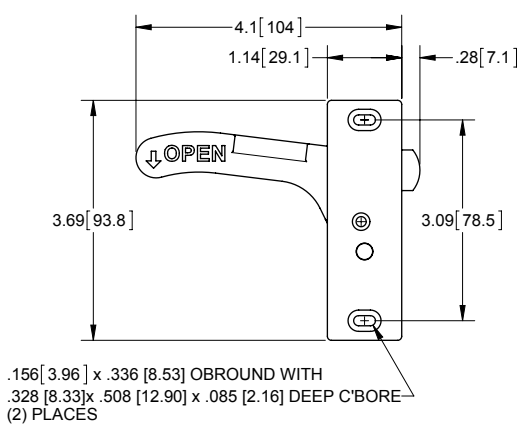

RV Screen Door Latches

RV Screen Door Latches

- ▶ mounting screws not included
- ▶ high impact plastics
- ▶ stainless steel spring

installation view

Left and Right Hand Latches with 3.09 [78.5] Mounting Centers

Part Number	Description
1170-01	left hand latch, strike & keeper
1171-01	right hand latch, strike & keeper
1170	left hand door latch
1171	right hand door latch
1172	outside door strike
1173	door frame keeper

LEFT HAND DOOR LATCH

OUTSIDE DOOR STRIKER

DOOR FRAME KEEPER