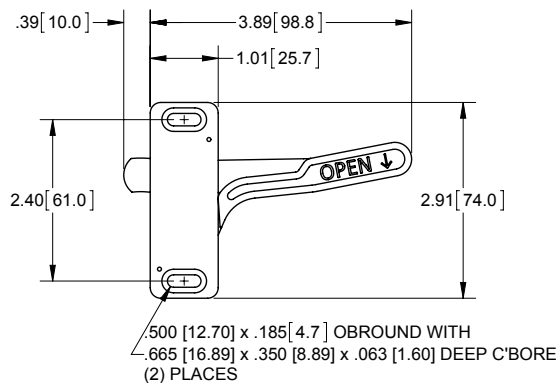

Bidirectional Latch with 3.00 [76.2] Mounting Centers

Part Number	Description
1136	latch, strike & keeper
1135	door latch
1135S	outside door strike
1135K	door frame keeper

▶ may be used for a left or right hand door

patented

DOOR LATCH

OUTSIDE DOOR STRIKER

DOOR FRAME KEEPER

Economy Latch with 2.40 [61.0] Mounting Centers

Part Number	Description
1131LH	left hand door latch
1131RH	right hand door latch
1131S	outside door strike
1131K	door frame keeper
1132LH	left hand polybagged kit with latch, strike & keeper
1132RH	right hand polybagged kit with latch, strike & keeper

RIGHT HAND DOOR LATCH

OUTSIDE DOOR STRIKER

DOOR FRAME KEEPER