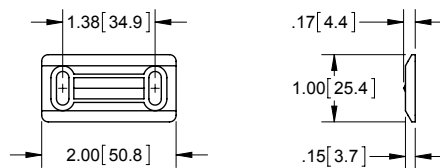

OUTSIDE DOOR STRIKER

DOOR FRAME KEEPER