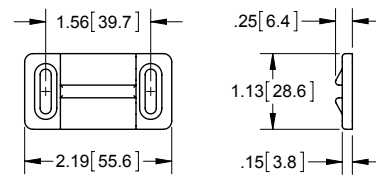

Bidirectional Latch with 3.00 [76.2] Mounting Centers

Part Number	Description
1136	latch, strike & keeper
1135	door latch
1135S	outside door strike
1135K	door frame keeper

▶ may be used for a left or right hand door

patented

DOOR LATCH

OUTSIDE DOOR STRIKER

DOOR FRAME KEEPER

Economy Latch with 2.40 [61.0] Mounting Centers

Part Number	Description
1131LH	left hand door latch
1131RH	right hand door latch
1131S	outside door strike
1131K	door frame keeper
1132LH	left hand polybagged kit with latch, strike & keeper
1132RH	right hand polybagged kit with latch, strike & keeper