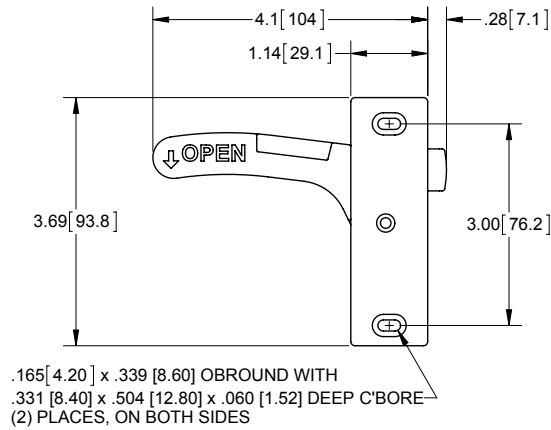

Bidirectional Latch with 3.00 [76.2] Mounting Centers

Part Number	Description
1136	latch, strike & keeper
1135	door latch
1135S	outside door strike
1135K	door frame keeper

▶ may be used for a left or right hand door

patented

DOOR LATCH

OUTSIDE DOOR STRIKER

DOOR FRAME KEEPER

Economy Latch with 2.40 [61.0] Mounting Centers

Part Number	Description
1131LH	left hand door latch
1131RH	right hand door latch
1131S	outside door strike
1131K	door frame keeper
1132LH	left hand polybagged kit with latch, strike & keeper
1132RH	right hand polybagged kit with latch, strike & keeper

RIGHT HAND DOOR LATCH

OUTSIDE DOOR STRIKER

DOOR FRAME KEEPER