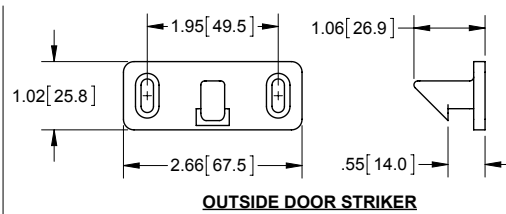

Bidirectional Latch with 3.00 [76.2] Mounting Centers

Part Number	Description
1136	latch, strike & keeper
1135	door latch
1135S	outside door strike
1135K	door frame keeper

▶ may be used for a left or right hand door

patented

Economy Latch with 2.40 [61.0] Mounting Centers

Part Number	Description
1131LH	left hand door latch
1131RH	right hand door latch
1131S	outside door strike
1131K	door frame keeper
1132LH	left hand polybagged kit with latch, strike & keeper
1132RH	right hand polybagged kit with latch, strike & keeper