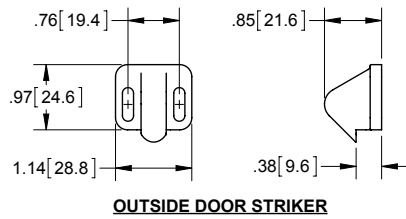

Bidirectional Latch with 3.00 [76.2] Mounting Centers

Part Number	Description
1136	latch, strike & keeper
1135	door latch
1135S	outside door strike
1135K	door frame keeper

▶ may be used for a left or right hand door

patented

DOOR LATCH

OUTSIDE DOOR STRIKER

DOOR FRAME KEEPER

Economy Latch with 2.40 [61.0] Mounting Centers

Part Number	Description
1131LH	left hand door latch
1131RH	right hand door latch
1131S	outside door strike
1131K	door frame keeper
1132LH	left hand polybagged kit with latch, strike & keeper
1132RH	right hand polybagged kit with latch, strike & keeper