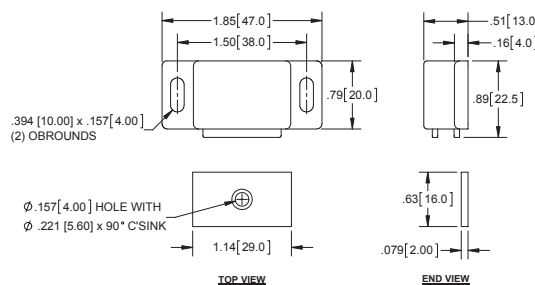

### Dust Proof Magnetic Catches

Part Number	Size	Color	Holding Force lbf [N]
<b>D400BK-01</b>	small	black	approx. 2.9 [13.0]
<b>D400W-01</b>	small	white	approx. 2.9 [13.0]
<b>D400BK</b>	large	black	approx. 5.2 [23.0]
<b>D400W</b>	large	white	approx. 5.2 [23.0]

### Magnetic Catches

Part Number	Color	Holding Force lbf [N]
<b>D409BR</b>	brown	approx. 6.6 [29.4]
<b>D409W</b>	white	approx. 6.6 [29.4]

- ▶ plastic housing and cover
- ▶ steel zinc plated keeper and yoke plates

### Push-off Magnetic Catch

Part Number	Color	Holding Force lbf [N]
<b>D410BR</b>	brown	approx. 3.8 [17.0]

- ▶ plastic housing and cover
- ▶ steel bronze plated keeper and yoke plates