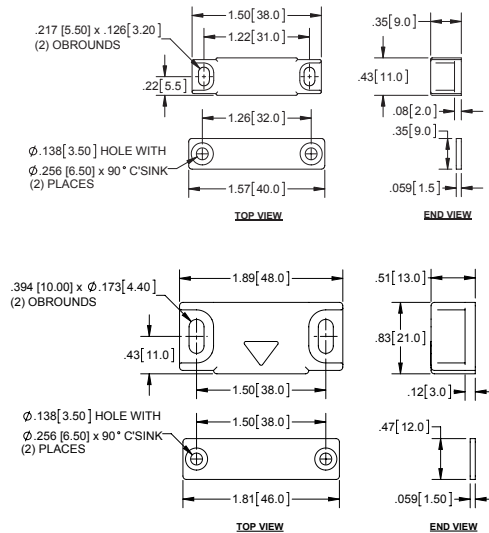

### Dust Proof Magnetic Catches

Part Number	Color	Holding Force lbf [N]
<b>D405BK</b>	black	approx. .9 [4.0]
<b>D405W</b>	white	approx. .9 [4.0]

- ▶ plastic housing and cover
- ▶ 430SS nickel plated magnet and keeper

### Dust Proof Magnetic Catches

Part Number	Size	Color	Holding Force lbf [N]
<b>D400BK-01</b>	small	black	approx. 2.9 [13.0]
<b>D400W-01</b>	small	white	approx. 2.9 [13.0]
<b>D400BK</b>	large	black	approx. 5.2 [23.0]
<b>D400W</b>	large	white	approx. 5.2 [23.0]

### Magnetic Catches

Part Number	Color	Holding Force lbf [N]
<b>D409BR</b>	brown	approx. 6.6 [29.4]
<b>D409W</b>	white	approx. 6.6 [29.4]

- ▶ plastic housing and cover
- ▶ steel zinc plated keeper and yoke plates

### Push-off Magnetic Catch

Part Number	Color	Holding Force lbf [N]
<b>D410BR</b>	brown	approx. 3.8 [17.0]

- ▶ plastic housing and cover
- ▶ steel bronze plated keeper and yoke plates