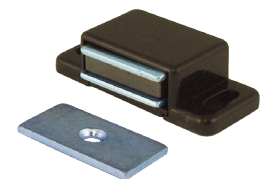

Magnetic Catches

Part Number	Color	Holding Force lbf [N]
D409BR	brown	approx. 6.6 [29.4]
D409W	white	approx. 6.6 [29.4]

- plastic housing and cover
- steel zinc plated keeper and yoke plates