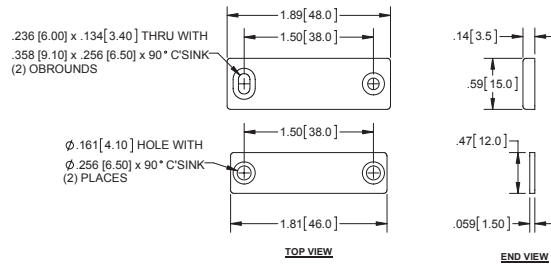

### Dust Proof Magnetic Catches

Part Number	Color	Holding Force lbf [N]
<b>D405BK</b>	black	approx. .9 [4.0]
<b>D405W</b>	white	approx. .9 [4.0]

- ▶ plastic housing and cover
- ▶ 430SS nickel plated magnet and keeper

### Dust Proof Magnetic Catches

Part Number	Size	Color	Holding Force lbf [N]
<b>D400BK-01</b>	small	black	approx. 2.9 [13.0]
<b>D400W-01</b>	small	white	approx. 2.9 [13.0]
<b>D400BK</b>	large	black	approx. 5.2 [23.0]
<b>D400W</b>	large	white	approx. 5.2 [23.0]

### Magnetic Catches

Part Number	Color	Holding Force lbf [N]
<b>D409BR</b>	brown	approx. 6.6 [29.4]
<b>D409W</b>	white	approx. 6.6 [29.4]

- ▶ plastic housing and cover
- ▶ steel zinc plated keeper and yoke plates

### Push-off Magnetic Catch

Part Number	Color	Holding Force lbf [N]
<b>D410BR</b>	brown	approx. 3.8 [17.0]

- ▶ plastic housing and cover
- ▶ steel bronze plated keeper and yoke plates